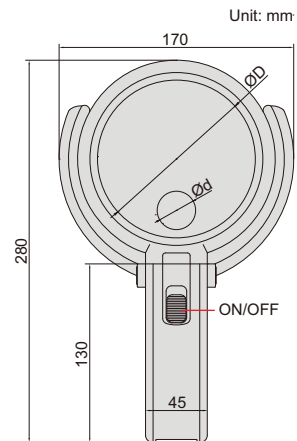

# THREE WAYS MAGNIFIER WITH ILLUMINATION

three ways use

- Resin lens
- Powered by 2xAA batteries (included) or power adapter (110~240V, 50~60Hz)

7512-1

Code	Magnification	Lens diameter (ØD/Ød)
7512-1	2X/4X	Ø120mm/Ø28mm