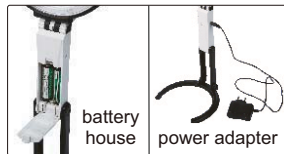

# THREE WAYS MAGNIFIER WITH ILLUMINATION

three ways use

- Resin lens
- Powered by 2xAA batteries (included) or power adapter (110~240V, 50~60Hz)

7512-1

Code	Magnification	Lens diameter (ØD/Ød)
7512-1	2X/4X	Ø120mm/Ø28mm